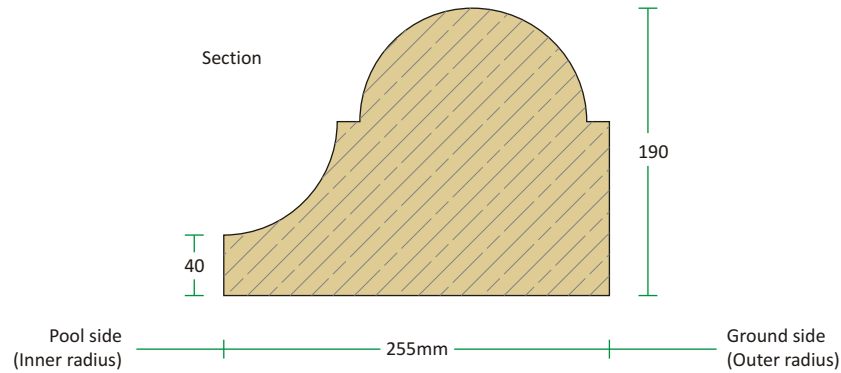

Kent Pool Surround C090

The Kent Pool Surround adds a subtle detail to the surround of a formal fountain or a central feature bed.

Kent Pool Surround C090

Radius Sections Description	Code	Height (mm)	Outer Radius (mm)	No. Per Circle	Weight (Kg)
Curve	C090	190	2205	16	49